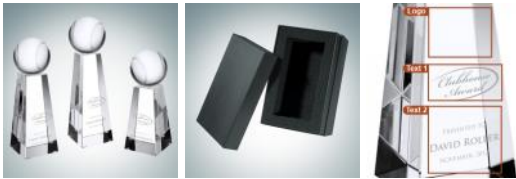

Championship Tennis Trophy

Material: Optical Crystal

Personalization Method: Sandblast Etch

| Size | SKU | H x W x D | Wt (IBs) | Price |
|----------|--------|----------------------|----------|-----------------|
| S | 102361 | 6" x 2-3/8" x 2-3/8" | 2.7 | \$89.00 |
| M | 102362 | 7" x 2-3/8" x 2-3/8" | 3.2 | \$99.00 |
| L | 102363 | 8" x 2-3/8" x 2-3/8" | 4.0 | \$109.00 |

Description

This Optical Crystal Tennis rests on top a Crystal pedestal that offers ample room for personalization. Perfect award for Fantasy Tennis winners, coaches, MVP's, and any other Tennis related events.